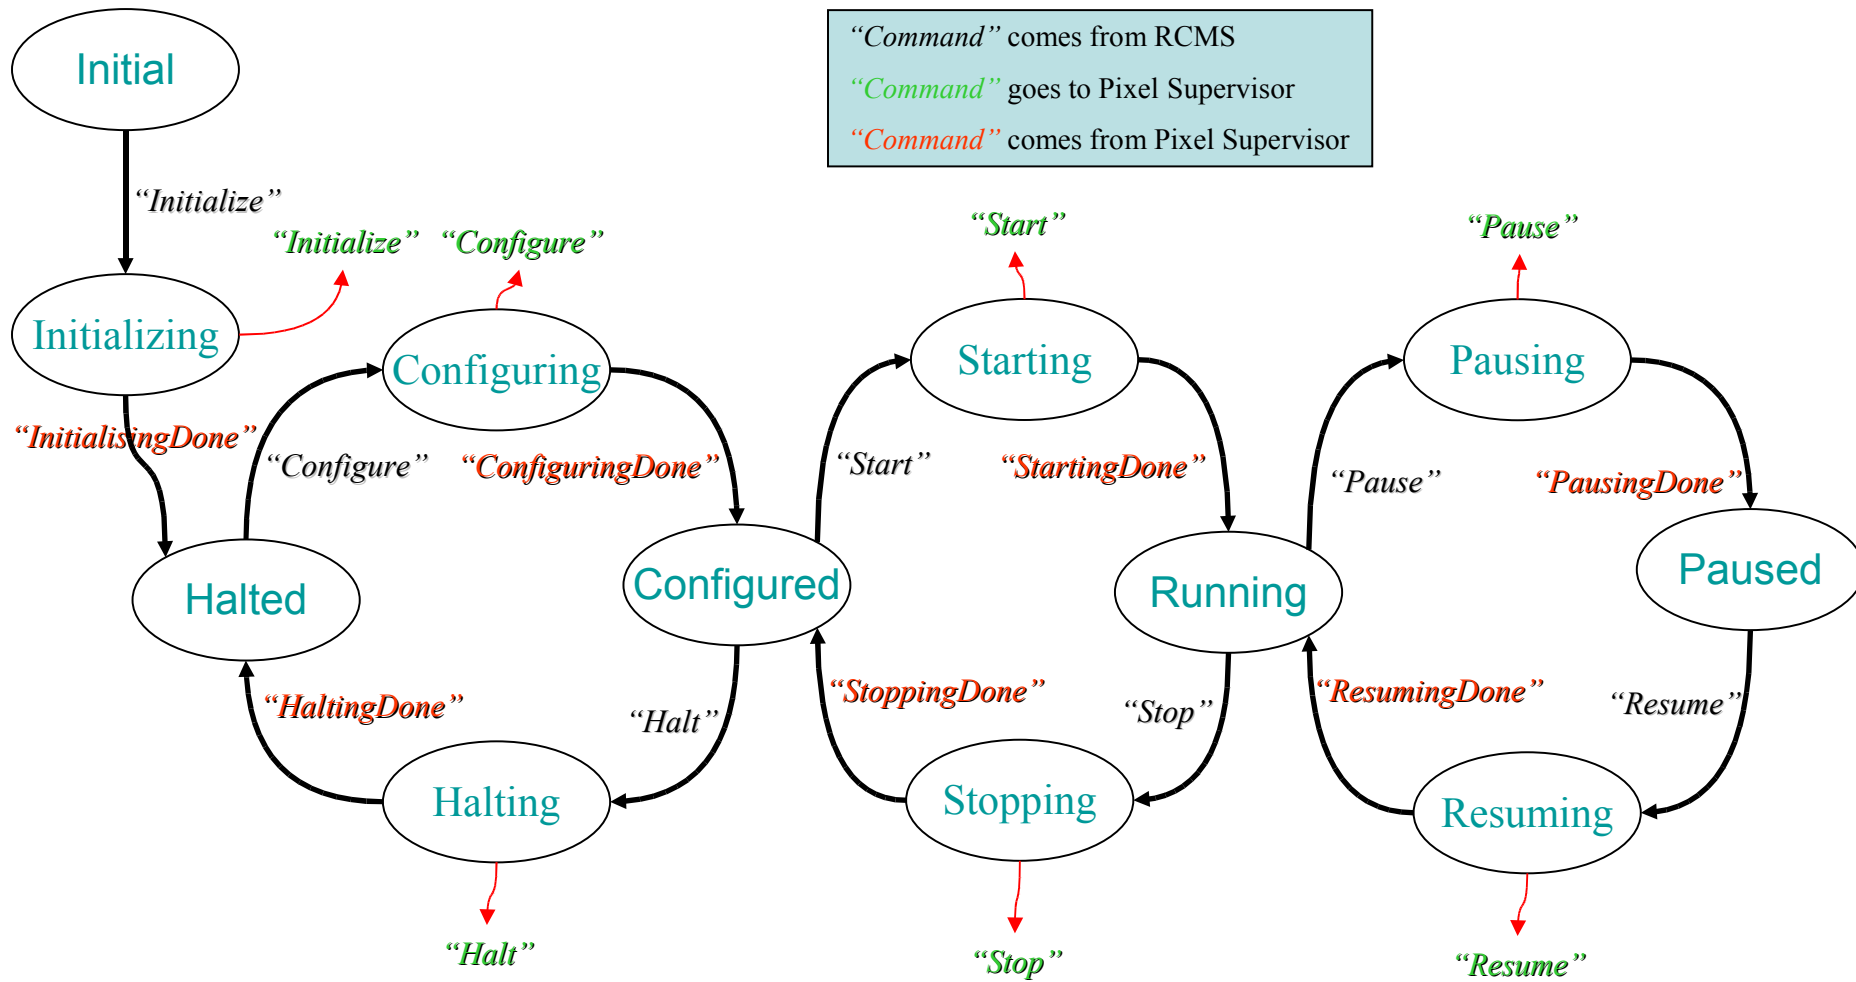

Changes in Pixel Function Manager State Machine

Souvik Das
(Cornell University)

Old Function Manager State Machine

A Moore State Machine
 "Command" comes from RCMS
 "Command" goes to Pixel Supervisor
 "Command" comes from Pixel Supervisor

New Function Manager State Machine

Function Manager (Also PixelSupervisorGUI)

“Command” comes from RCMS
“Command” goes to Pixel Supervisor
“Command” comes from Pixel Supervisor