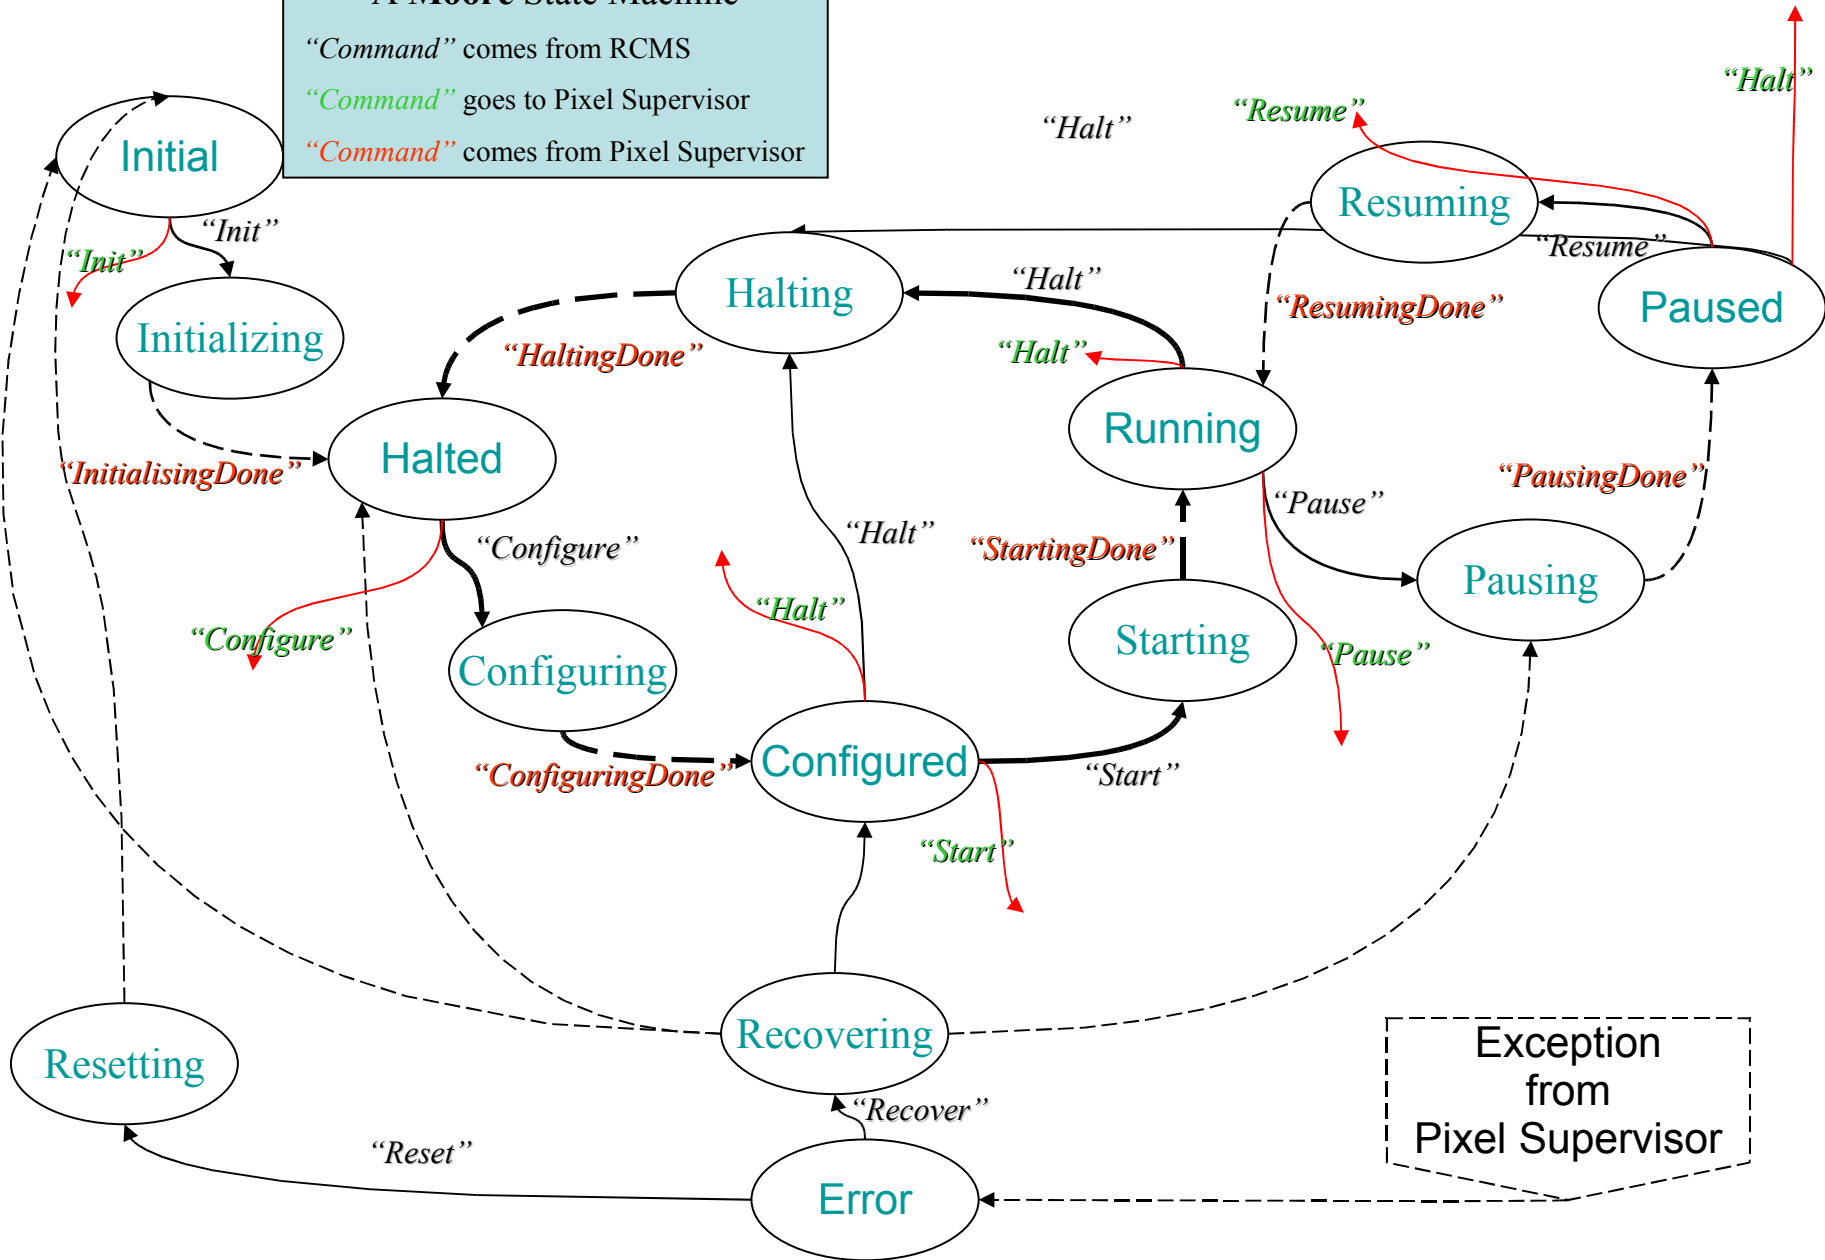

Changes in Pixel Function Manager State Machine

Souvik Das
(Cornell University)

Old Function Manager State Machine

A Moore State Machine
 "Command" comes from RCMS
 "Command" goes to Pixel Supervisor
 "Command" comes from Pixel Supervisor

New Function Manager State Machine

Function Manager (Also PixelSupervisorGUI)

“Command” comes from RCMS
“Command” goes to Pixel Supervisor
“Command” comes from Pixel Supervisor